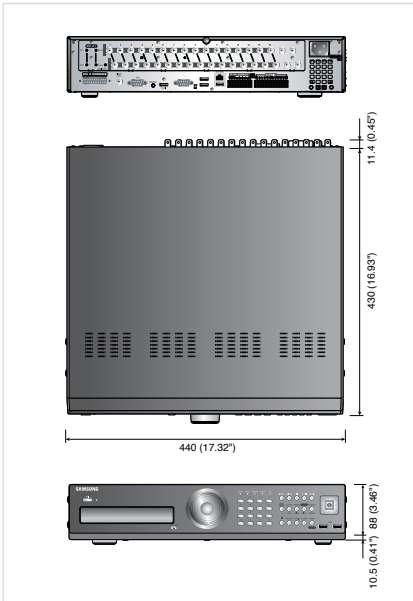

Dimensions

Unit : mm (inch)

The Eco mark represents Samsung Techwin's will to create environment-friendly products, and indicates that the product satisfies the EU RoHS Directive.

Design and specifications are subject to change without notice.

SAMSUNG TECHWIN CO., LTD.

701, Sampyeong-dong, Bundang-gu, Seongnam-si, Gyeonggi-do Korea 463-400
Tel : +82-70-7147-8741-8749, 8752-8760 Fax : +82-31-8018-3745
www.samsungsecurity.com www.samsungcctv.com

■ DISTRIBUTED BY