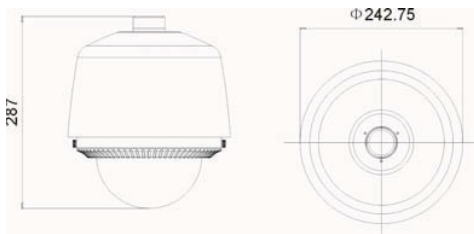

DS-2DF1-615X/DS-2DF1-605X 26x IP Speed Dome Indoor/Outdoor

Specifications

Camera

Image Sensor	1/4" Sony EXview CCD
Effective Pixels	PAL: 752 (H)×582 (V) NTSC: 768 (H)×494 (V)
Horizontal Resolution	480 TVL
Signal System	NTSC/PAL
Min. Illumination	1.0Lux / F1.4 (Color) 0.01Lux / F1.4 (B/W)
White Balance	ATW / Manual
AGC	Auto / Manual (On/Off)
S/N Ratio	50dB
BLC	On/Off
Electronic Shutter Speed	1/4s to 1/10,000s
Day & Night	Auto IR Cut Filter (On/Off)
Digital Zoom	Up to 12x
Private Mask	Up to 24 zones. 8 zones masked simultaneously in one image
Auto Focus	Auto / Manual

Lens

Zoom Ratio	26x Zoom (3.5-91 mm)
Zoom Speed	Approx. 4.0 sec. (Optical WIDE- TELE)
Field of View	1.6° to 42°
Min. Working Distance	320 mm (WIDE) 1500 mm (TELE)
Aperture Range	F1.4-F3.8

Network

Ethernet	10Base-T/100Base-TX, RJ45 Interface
Image Resolution	PAL: 704×576 NTSC: 704×480
Video Compression	H.264
Audio Compression	OggVorbis / 16kbps
Audio Mode	Off / Audio Input / Audio Output
Protocol Support	TCP/IP, HTTP, DHCP, DNS, RTP / RTCP / PPPoE
Simultaneous Users	Up to 6
Dual Stream	Yes
Mini SD Memory Card	High Speed Mini SD Card:512M, 1G, 2G.
Access Protection	3 Levels
User Authentication	Host, ID and Password

Pan & Tilt

Pan Range	360° Endless Rotation
Pan Speed	0.3°/s-400°/s (Proportional Zoom Ratio)
Tilt Range	0°~90° (Auto Flip)
Tilt Speed	0.5°/s to 150°/s (Proportional Zoom Ratio)
Preset Positions	200
Tour Mode	Off / Preset (w/ Freeze Frame) / Patrol (Up to 8) / Pattern (Up to 4) / Auto Scan / Random Scan / Frame Scan
Restore/Reboot	Previous State
PTZ Position Display	On/Off