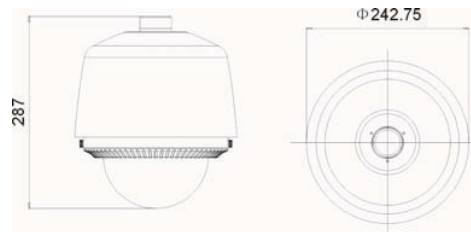

DS-2DF1-613X/DS-2DF1-603X 18x IP Speed Dome Indoor/Outdoor

Specifications

Camera

Image Sensor	1/4" Sony EXview CCD
Effective Pixels	PAL: 752 (H)×582 (V) NTSC: 768 (H)×494 (V)
Horizontal Resolution	480 TVL
Signal System	NTSC / PAL
Min. Illumination	0.7Lux / F1.4 (Color) 0.01Lux / F1.4 (B/W)
White Balance	ATW / Manual
AGC	Auto / Manual (On/Off)
S/N Ratio	50dB
BLC	On / Off
Electronic Shutter Speed	1/1s to 1/10,000s
Day & Night	Auto IR Cut Filter (On/Off)
Digital Zoom	Up to 12x
Private Mask	Up to 24 zones. 8 zones masked simultaneously in one image
Auto Focus	Auto / Manual

Lens

Zoom Ratio	18x Zoom (4.1-73.8 mm)
Zoom Speed	Approx. 2.1 sec. (Optical WIDE- TELE)
Field of View	2.8° to 48°
Min. Working Distance	290 mm (WIDE) 800 mm (TELE)
Aperture Range	F1.4-F3.0

Network

Ethernet	10Base-T/100Base-TX, RJ45 Interface
Image Resolution	PAL: 704×576 NTSC: 704×480
Video Compression	H.264
Audio Compression	OggVorbis / 16kbps
Audio Mode	Off / Audio Input / Audio Output
Protocol Support	TCP/IP, HTTP, DHCP, DNS, RTP / RTCP / PPPoE
Simultaneous Users	Up to 6
Dual Stream	Yes
Mini SD Memory Card	High Speed Mini SD Card:512M, 1G, 2G.
Access Protection	3 Levels
User Authentication	Host, ID and Password

Pan & Tilt

Pan Range	360° Endless Rotation
Pan Speed	0.3°/s-400°/s (Proportional Zoom Ratio)
Tilt Range	0°~90° (Auto Flip)
Tilt Speed	0.5°/s to 150°/s (Proportional Zoom Ratio)
Preset Positions	200
Tour Mode	Off / Preset (w/ Freeze Frame) / Patrol (Up to 8) / Pattern (Up to 4) / Auto Scan / Random Scan / Frame Scan
Restore/Reboot	Previous State
PTZ Position Display	On/Off