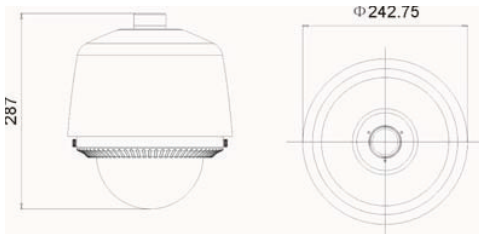

## DS-2AF1-617X/DS-2AF1-607X 36X Analog Speed Dome Indoor/Outdoor