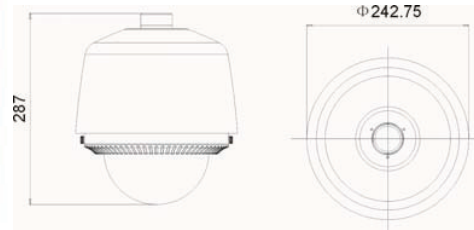

DS-2AF1-615X/DS-2AF1-605X 26X Analog Speed Dome Indoor/Outdoor

Specifications

Camera

Image Sensor	1/4" Sony EXview CCD
Effective Pixels	PAL: 752 (H)×582 (V) NTSC: 768 (H)×494 (V)
Horizontal Resolution	480TVL
Signal System	NTSC / PAL
Min. Illumination	1.0Lux / F1.4 (Color) 0.01Lux / F1.4 (B/W)
White Balance	ATW / Manual
AGC	Auto / Manual (On/Off)
S/N Ratio	50dB
BLC	ON / OFF
Electronic Shutter Speed	1/4s to 1/10,000s
Day & Night	Auto IR Cut Filter (On/Off)
Digital Zoom	Up to 12x
Privacy Masking	Up to 24 zones; 8 zones masked simultaneously in one image
Auto Focus	Auto / Manual

Pan & Tilt

Pan Range	360° endless rotation
Pan Speed	0.3°/s-400°/s (proportional zoom ratio)
Tilt Range	0°~90° (auto flip)
Tilt Speed	0.5°~150°/s (proportional zoom ratio)
Preset Positions	200
Tour Mode	OFF / Preset / Patrol (up to 8) / Pattern (up to 4) / Auto Scan / Random Scan / Frame Scan
Freeze Frame	Between Presets
Scheduled Task	Programmable Preset / Patrol / Auto Scan / Pattern / Random Scan / Frame Scan.
Restore/Reboot	Previous PTZ and lens status
PTZ Position Display	ON / OFF

Lens

Zoom Ratio	26x Zoom (3.5-91 mm)
Zoom Speed	Approx. 4.0 sec (Optical WIDE- TELE)
Field of View	1.6° to 42°
Min. Working Distance	320 mm (WIDE), 1500 mm (TELE)
Aperture Range	F1.4-F3.8

Input/Output

Monitor Output	1.0V[p-p] / 75Ω, NTSC (or PAL) composite; BNC
----------------	--