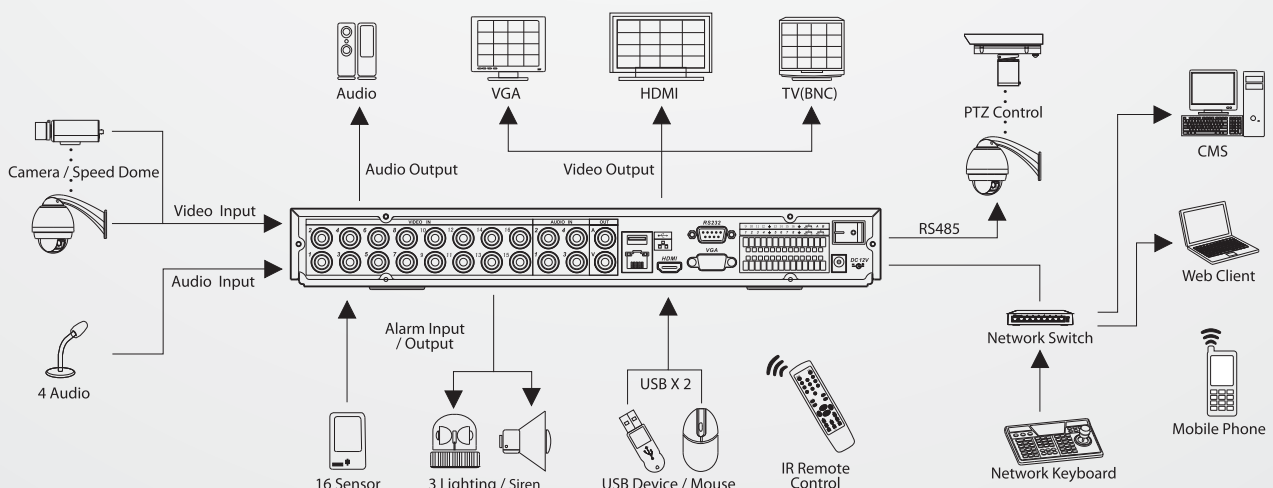

Connection